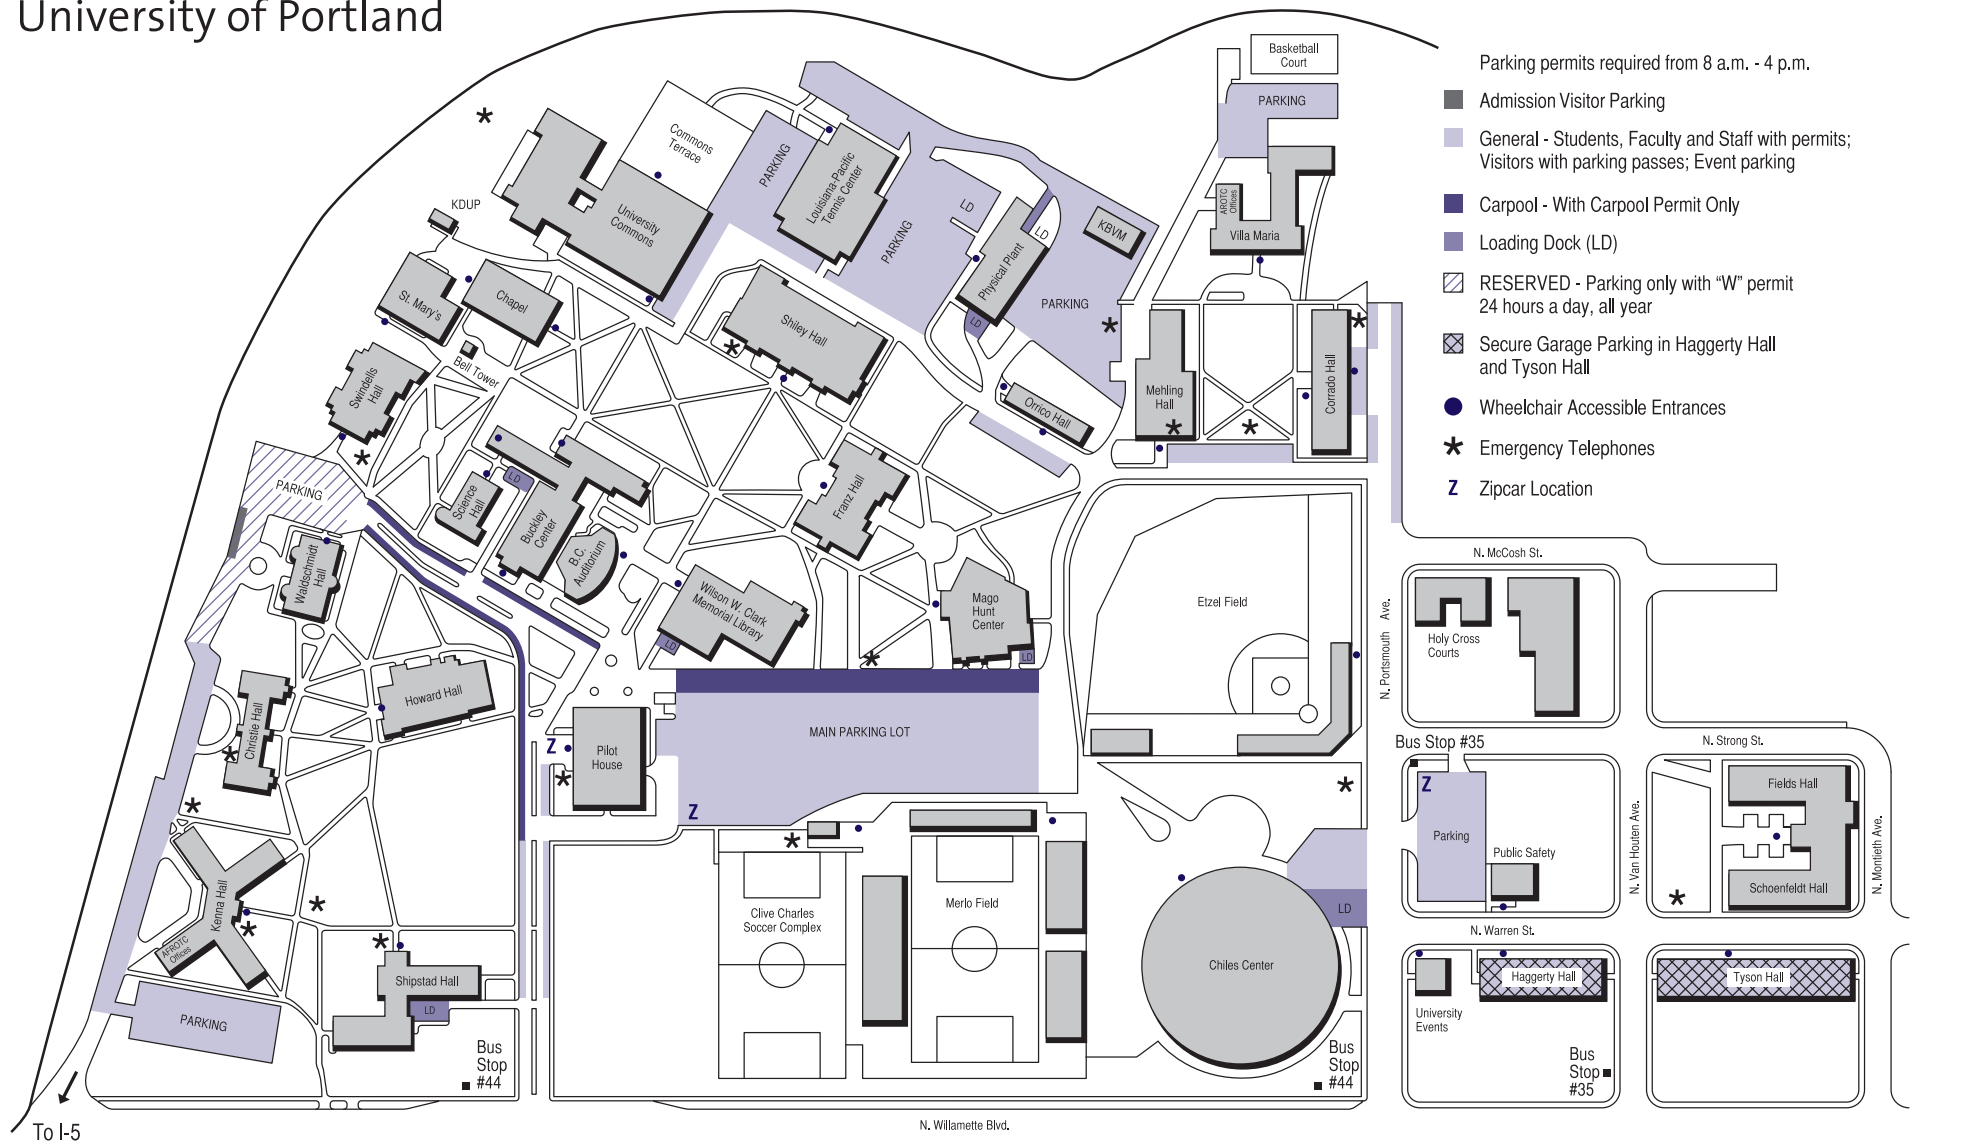

University of Portland

Bell Tower
Buckley Center - Center for Entrepreneurship; College of Arts and Sciences; Garaventa Center; School of Nursing; Shepard Freshman Resource Center; information services; mail center; printing services; residence life; classrooms
Chapel of Christ the Teacher - campus ministry
Chiles Center - convocation and athletic center; athletic office
Christie Hall - men's residence; international student services
Clive Charles Soccer Complex - Merlo Field; practice fields
Corrado Hall - men's and women's residence

Etzel Field - baseball field; Andy Pienovi hitting facility
Fields Hall - women's residence
Franz Hall - Dr. Robert B. Pamplin, Jr. School of Business Administration; School of Education; classrooms; computer labs; Learning Resource Center
Haggerty Hall - men's and women's residence
Holy Cross Court - priest's residence
Howard Hall - recreation center; swimming pool
KBVM - Catholic radio station
KDUP - campus radio station
Kenna Hall - men's and women's residence; Air Force ROTC, campus ministry outreach
Louisiana-Pacific Tennis Center
Physical Plant

Public Safety
Mago Hunt Center - theater and recital hall
Mehling Hall - women's residence
Orrico Hall - career services; health center
Pilot House - bookstore; The Cove; campus ministry outreach; campus information center; student lounge
Schoenfeldt Hall - men's residence
Science Hall - classrooms; laboratories
Shipstad Hall - men's and women's residence; archives; museum
Shiley Hall - School of Engineering
St. Mary's Student Center - ASUP; The Beacon; The Log; student activities; Moreau Center for Service and Leadership